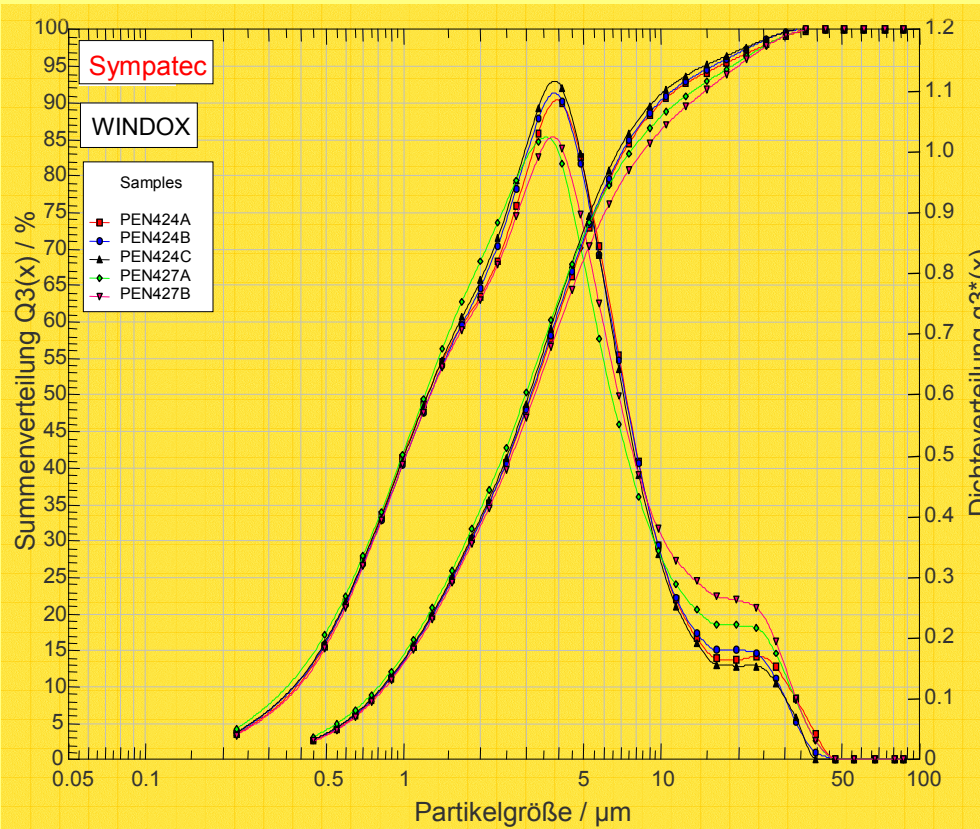

### Flux Particle Size Distribution

■ Standard NOCOLOK® Flux  
(as manufactured)

Batch 5579 (PEN 427A) 1:1010

Batch 5579 1:4020

Batch 5612 (PEN 427B) 1:1010

Batch 5612 1:4020